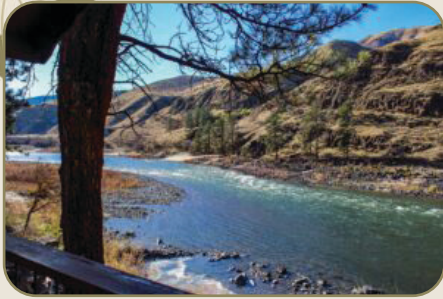

Come enjoy a stay on the Salmon River!

STAY ON THE SALMON RIVER IN ONE OF OUR LOVELY LOG CABINS OR THE MAIN FAMILY SIZED LODGE. BRING YOUR FISHING POLE OR HAUL YOUR ATV'S TO OUR BEAUTIFUL RIVER FRONT PROPERTY WITH ACCESS JUST OFF HWY 95 A FEW MILES SOUTH OF WHITE BIRD, IDAHO. OUR FOUR AIRBNB VACATION CABINS AND OUR RIVER RUN HOMESTEAD (MAIN LODGE) ARE AVAILABLE TO RESERVE FOR YOUR STAY.

ENJOY A WALK ON THE PRIVATE RIVER FRONT BEACH WITH WHITE SAND LINING THE SHORE! GUESTS ALSO HAVE ACCESS TO A PICNIC AREA AND GRASSY SPOT FOR THE KIDS. EACH SALMON RIVER LOG CABIN RENTAL INCLUDES A BAR-B-QUE AND LOUNGE CHAIRS TO RELAX FOR COFFEE IN THE AM OR A LOVELY GLASS OF WINE IN THE EVENING. OUR CABINS ARE PET FRIENDLY!

WITH LIMITED PARKING AT THE VENUE, PLAN TO PARK FOR FREE AT THE SILVER DOLLAR IN WHITE BIRD AND USE THE SHUTTLE SERVICE TO THE STAGE.

DRIFTWOOD STAGE IS LOCATED AT RIVERVIEW CABINS,
An intimate outdoor venue surrounded by scenic nature

LOCATED ON THE BEAUTIFUL SALMON RIVER
FOUR MILES SOUTH OF WHITE BIRD (OFF US-95).