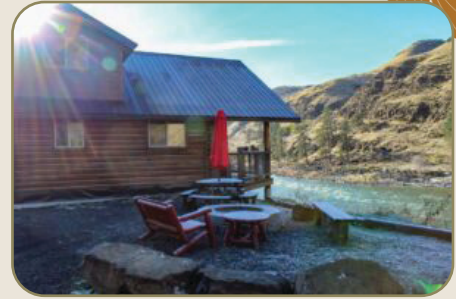

Come enjoy a stay on the Salmon River!

STAY ON THE SALMON RIVER IN ONE OF OUR LOVELY LOG CABINS OR THE MAIN FAMILY SIZED LODGE. BRING YOUR FISHING POLE OR HAUL YOUR ATV'S TO OUR BEAUTIFUL RIVER FRONT PROPERTY WITH ACCESS JUST OFF HWY 95 A FEW MILES SOUTH OF WHITE BIRD, IDAHO. OUR FOUR AIRBNB VACATION CABINS AND OUR RIVER RUN HOMESTEAD (MAIN LODGE) ARE AVAILABLE TO RESERVE FOR YOUR STAY.

ENJOY A WALK ON THE PRIVATE RIVER FRONT BEACH WITH WHITE SAND LINING THE SHORE! GUESTS ALSO HAVE ACCESS TO A PICNIC AREA AND GRASSY SPOT FOR THE KIDS. EACH SALMON RIVER LOG CABIN RENTAL INCLUDES A BAR-B-QUE AND LOUNGE CHAIRS TO RELAX FOR COFFEE IN THE AM OR A LOVELY GLASS OF WINE IN THE EVENING. OUR CABINS ARE PET FRIENDLY!

Concert Series

AT THE DRIFTWOOD STAGE

WWW.DRIFTWOODSTAGE.COM
SALMONRIVERPRODUCTIONS@GMAIL.COM

FROM MAY TO AUGUST THE DRIFTWOOD STAGE IS THE PLACE TO GO FOR FAMILY-FRIENDLY ENTERTAINMENT. JOIN US FOR INCREDIBLE MUSIC, BREATHTAKING VIEWS, AND AN ALL-AROUND GREAT TIME!

WITH LIMITED PARKING AT THE VENUE, PLAN TO PARK FOR FREE AT THE SILVER DOLLAR IN WHITE BIRD AND USE THE SHUTTLE SERVICE TO THE STAGE.

DRIFTWOOD STAGE IS LOCATED AT RIVERVIEW CABINS,
An intimate outdoor venue surrounded by scenic nature